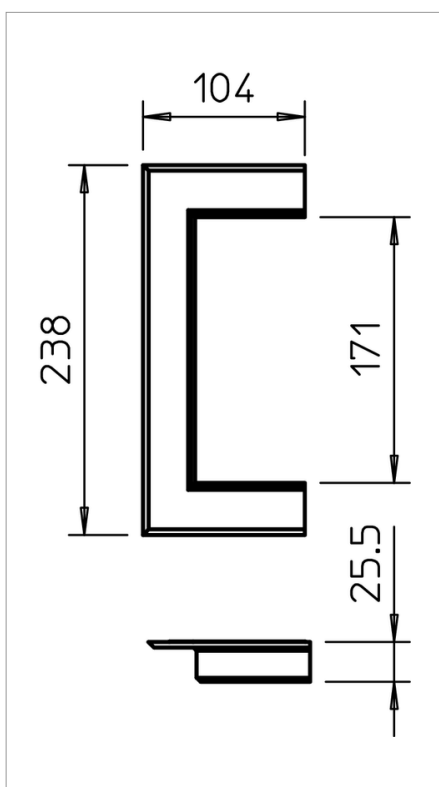

Technical data sheet

PVC wall cover, open, 70170

Wall cover, open, to close wall penetrations during wall mounting.
Please specify colour shade for the aluminium version.

Type	Colour	Dimension a mm	Dimension b mm	Pack. pcs	Weight kg/100 pcs.	Art.-No.
G-KWAO70170RW	Pure white; RAL 9010	238	104		7.100	6274830
G-KWAO70170CW	Cream; RAL 9001	238	104		7.100	6274831
G-KWAO70170LGR	Light grey; RAL 7035	238	104		7.100	6274832
G-KWAO70170GR	Stone grey; RAL 7030	238	104		7.100	6274836

ABS/ASA Acrylonitrile butadiene styrene

/pc.

CE